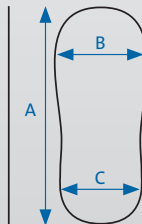

# Body Armor® Cast Shoe Sizing in Inches:

Size:	Length (A):	Width (B):	Width (C):	Product Codes:
XS	9.4"	3.9"	3.5"	BACS0
S	10"	4.4"	4.1"	BACS1
M	10.6"	4.7"	4.3"	BACS2
L	11.4"	5.1"	4.6"	BACS3
XL	12.6"	5.5"	4.8"	BACS4
2XL*	13.7"	5.9"	5.1"	BACS5