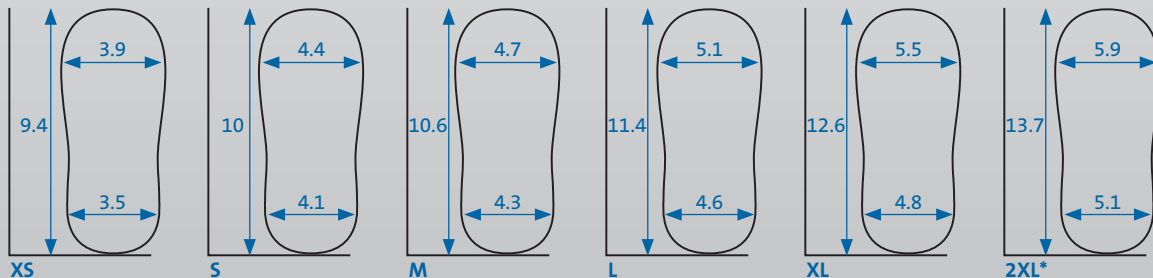

# Body Armor® Cast Shoe Sizing in Inches:

Size:	Length (A):	Width (B):	Width (C):	Product Codes:
XS	9.4"	3.9"	3.5"	BACS0
S	10"	4.4"	4.1"	BACS1
M	10.6"	4.7"	4.3"	BACS2
L	11.4"	5.1"	4.6"	BACS3
XL	12.6"	5.5"	4.8"	BACS4
2XL*	13.7"	5.9"	5.1"	BACS5

\*2XL coming soon.