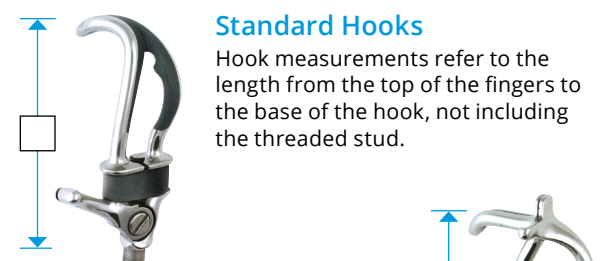

Small/Medium Adult Hooks

Model 99P	Length	Left
	3 3/4 in. 9.8 cm	52946 Light 56871 Dark Brown 61980 Light, 12 mm 62328 Dark Brown, 12 mm
	Weight	Right
	3.5 oz. 99 g	53604 Light 56872 Dark Brown 61974 Light, 12 mm 62326 Dark Brown, 12 mm

Model 99X	Length	Left
	3 3/4 in. 9.8 cm	55043 Model 99X 61983 Model 99X, 12 mm
	Weight	Right
	3 oz. 85 g	55044 Model 99X 61976 Model 99X, 12 mm

Canted Hooks

Model 5	Length	Left
	4 7/8 in. 12.4 cm	55003 Model 5
	Weight	Right
	8 oz. 227 g	55004 Model 5

Model 5X	Length	Left
	4 7/8 in. 12.4 cm	55009 Model 5X
	Weight	Right
	7.5 oz. 213 g	55010 Model 5X

Model 5XA	Length	Left
	4 7/8 in. 12.4 cm	55012 Model 5XA 61981 Model 5XA, 12 mm
	Weight	Right
	4 oz. 113 g	55013 Model 5XA 61973 Model 5XA, 12 mm

Model 5XTi	Length	Left
	4 7/8 in. 12.4 cm	62332 Model 5XTi
	Weight	Right
	4.2 oz. 118 g	62331 Model 5XTi

Model 8	Length	Left
	4 7/8 in. 11.7 cm	55028 Model 8
	Weight	Right
	8 oz. 227 g	55029 Model 8

Model 8X	Length	Left
	4 7/8 in. 11.7 cm	55031 Model 8X
	Weight	Right
	7.5 oz. 213 g	55032 Model 8X

Model 88X	Length	Left
	4 7/8 in. 11.7 cm	55035 Model 88X 61982 12 mm
	Weight	Right
	4 oz. 113 g	55036 Model 88X 61975 12 mm

Lyre/Bilateral Hooks

Model 555	Length	Left
	5 1/4 in. 13.3 cm	55059 Model 555 61978 Model 555, 12 mm
	Weight	Right
	4.5 oz. 121 g	55060 Model 555 61979 Model 555, 12 mm

Model 555-SS	Length	Left
	5 1/4 in. 13.3 cm	55062 Model 555-SS
	Weight	Right
	8.5 oz. 241 g	55063 Model 555-SS

Selecting Your Hook

Work Hooks

Model 7	Length	Left
	4 7/8 in. 12.4 cm	55021 Model 7
	Weight	Right
	10.5 oz. 298 g	55022 Model 7

Model 7LO	Length	Left
	5 in. 12.7 cm	55024 Model 7LO
	Weight	Right
	11 oz. 312 g	55025 Model 7LO

Work Hooks
For work hooks, the tool tab is not included in the measurement.

- **SS** Stainless Steel
- **Al** Aluminum
- **Ti** Titanium
- **P** Plastisol Coating
- **N** Nitrile Lined
- **S** Serrated Surface

Variable Force Hooks

APRL Voluntary Closing Hook	Length	Left
	6 3/8 in. 16.2 cm	52602 APRL Voluntary Closing Hook
	Weight	Right
	8.6 oz. 243 g	52601 APRL Voluntary Closing Hook

Sierra 2 Voluntary Opening Hook	Length	Left
	5 in. 12.7 cm	52432 Sierra 2 Voluntary Opening Hook
	Weight	Right
	12.5 oz. 354 g	52431 Sierra 2 Voluntary Opening Hook

423.624.0946
www.fillauer.com
customerservice@fillauer.com