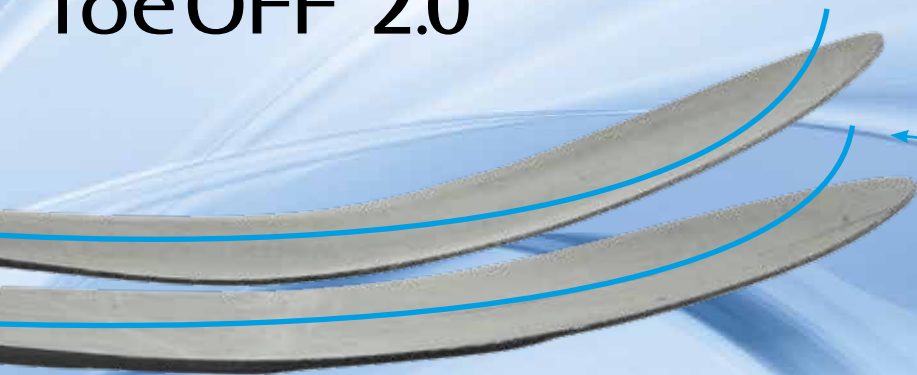

- Smoother transition (*flow*) throughout the gait cycle
- Increased ROM in sagittal plane
- Accommodates lower shoe heel heights
- Accommodates gentler contours of shoe insoles
- More clearance for forefoot in the shoe toe box
- Easier to customize to meet alignment and biomechanical needs

ToeOFF[®] *flow* 2 ½
YPSILON[®] *flow* ½

15 mm heel height*

7 mm heel height

FLOW

accommodates shoes with lower heel height

FLOW

New proprietary formula offers more ROM in sagittal plane

*The specified heel heights are an average, varies slightly between the sizes.

FLOW

The bottom of the footplate is thinner and more level to accommodate gentler footbed contours

ToeOFF[®] 2.0

FLOW has a lower toe lift that allows for more space in the toe box

ToeOFF® flow 2 ½

YPSILON® flow ½

2 identifies it has same wing shape and smooth surface as ToeOFF® 2.0. **½** indicates it has ½ the heel height.

ToeOFF®FLOW 2½ together with YPSILON®FLOW ½ offers you even more possibilities to find the exact functional solution for each individual need!